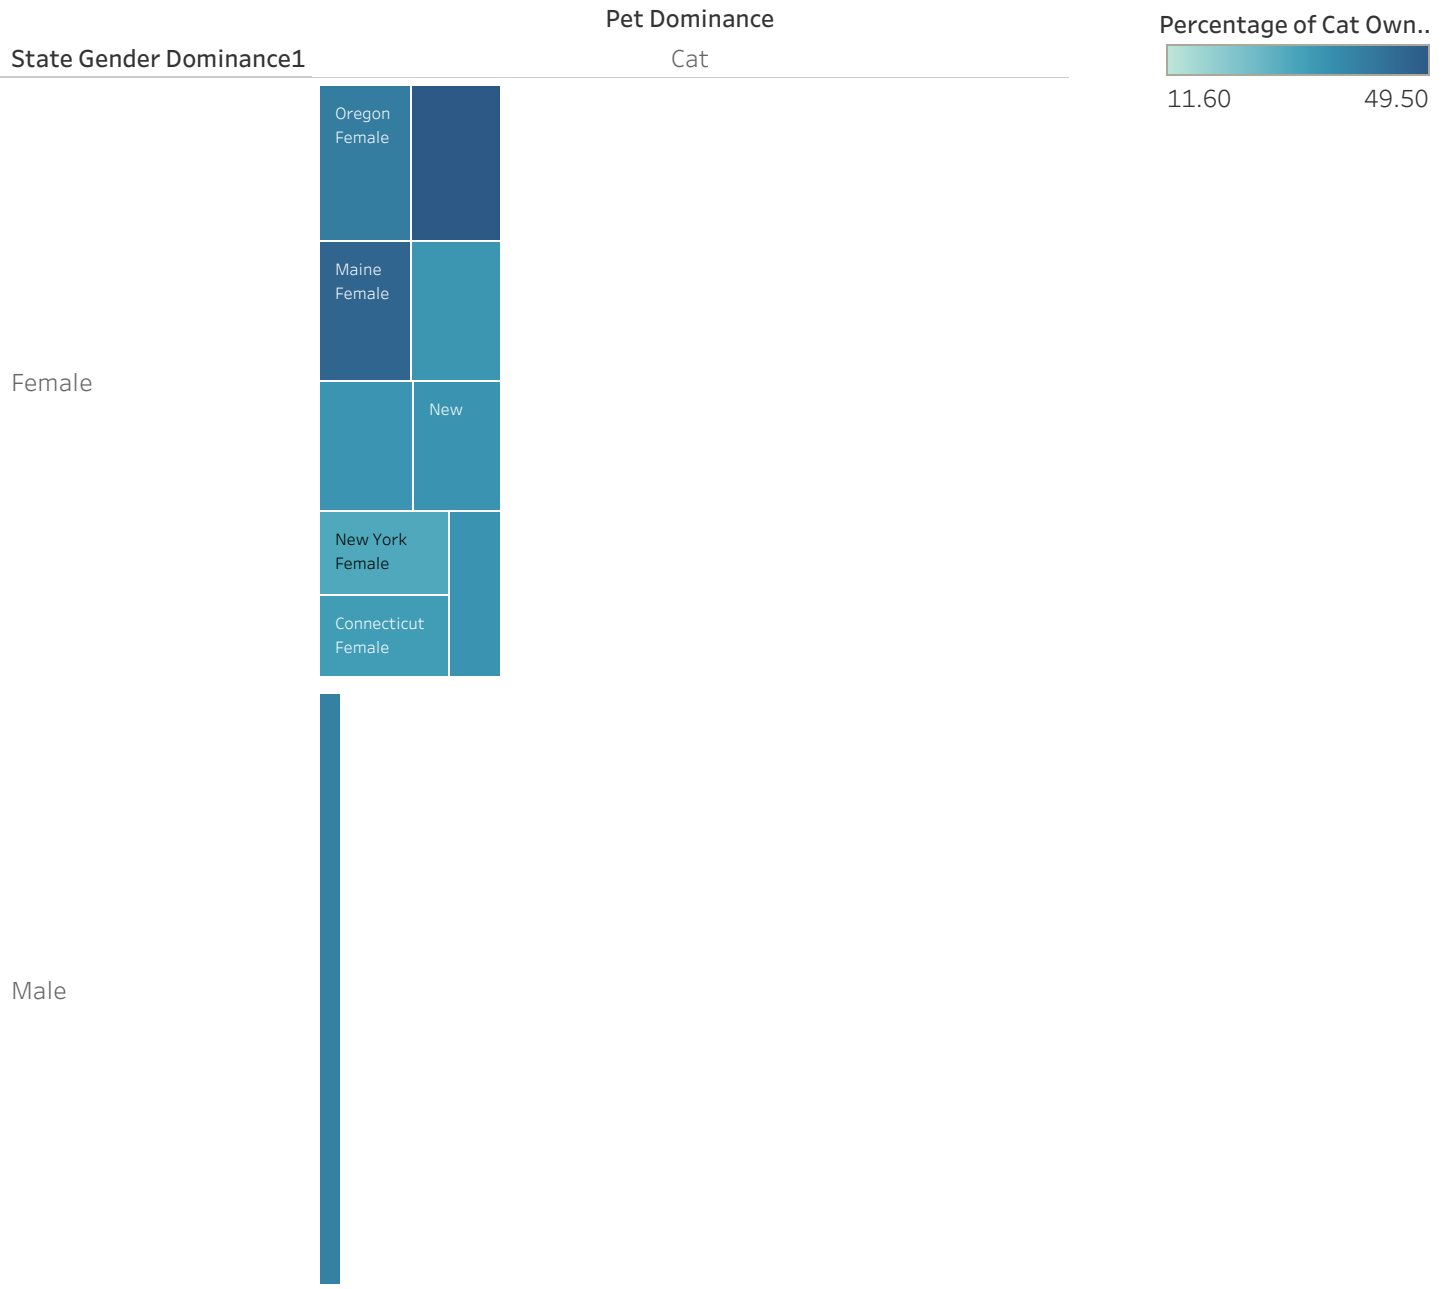

Pet Dominance Map

States Sorted by Age Bar chart

Percent Female total population

- 48.855
- 50.000
- 51.000
- 52.000
- 52.624

Percentage of Cat Own..

States Sorted by Age Bar chart

Percent Female total population

- 48.855
- 50.000
- 51.000
- 52.000
- 52.624

Percentage of Cat Own..

States Sorted by Age Bar chart

Percent Female total population

- 48.855
- 50.000
- 51.000
- 52.000
- 52.624

Percentage of Cat Own..

Male and Female Pet Preferences

State Gender Dominance1

Female

Percentage of households with pets

Pet Dominance

- Cat
- Dog

Male and Female Pet Preferences

State Gender Dominance1

Male

Percentage of households with pets

Pet Dominance

- Cat
- Dog

States Divided by Gender and Pet Dominance

States Divided by Gender and Pet Dominance