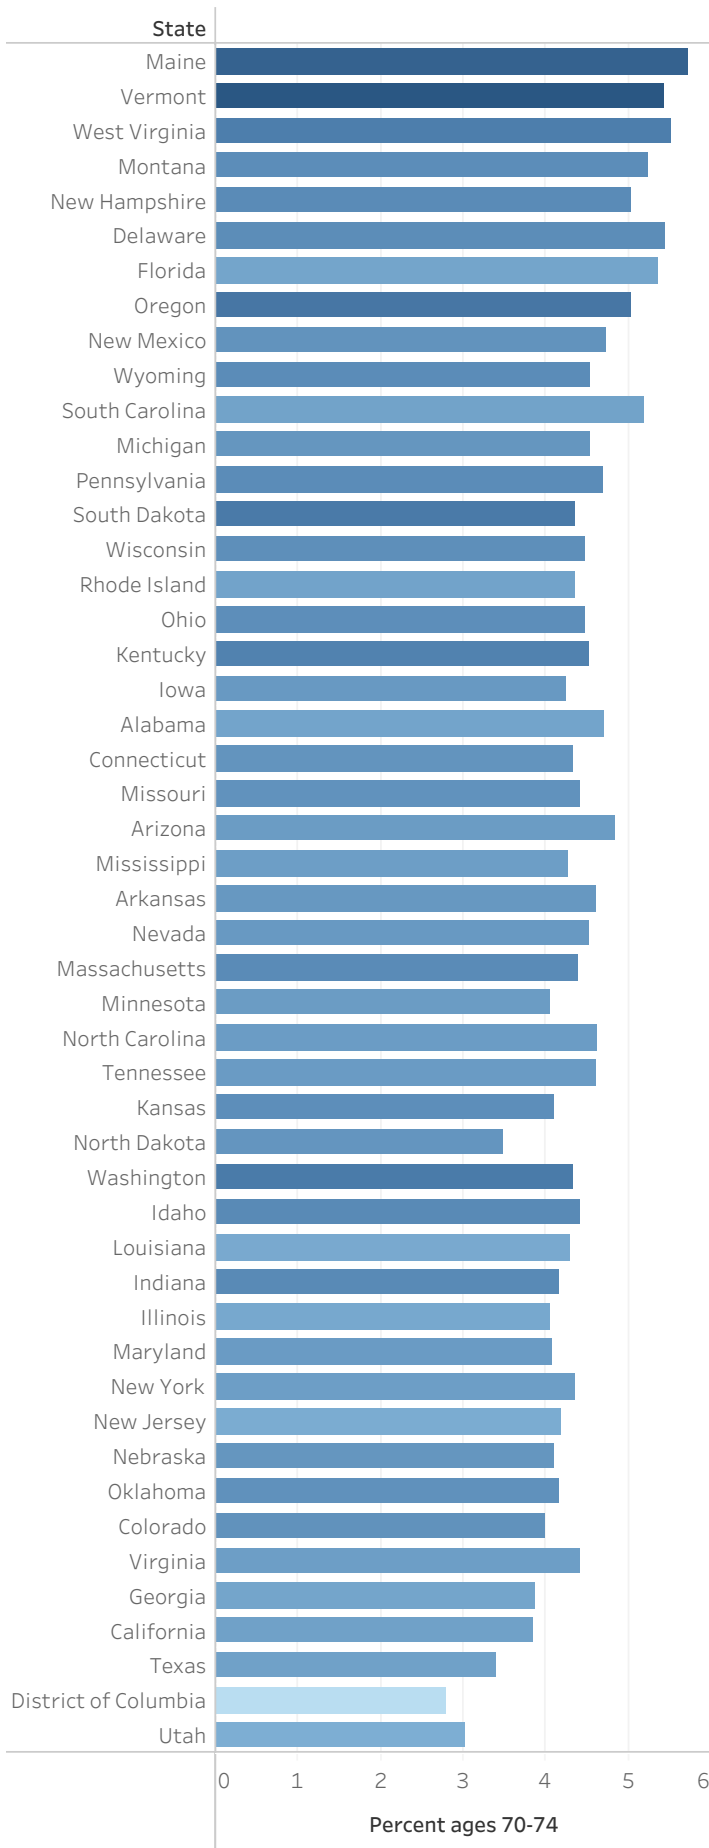

Pet Dominance Map

States Sorted by Age Bar chart

Percent Female total population

- 48.855
- 50.000
- 51.000
- 52.000
- 52.624

Percentage of Cat Own..

States Sorted by Age Bar chart

Percent Female total population

- 48.855
- 50.000
- 51.000
- 52.000
- 52.624

Percentage of Cat Own..

States Sorted by Age Bar chart

Percent Female total population

- 48.855
- 50.000
- 51.000
- 52.000
- 52.624

Percentage of Cat Own..

Male and Female Pet Preferences

State Gender Dominance1

Female

Percentage of households with pets

Pet Dominance

- Cat
- Dog

Male and Female Pet Preferences

State Gender Dominance1

Male