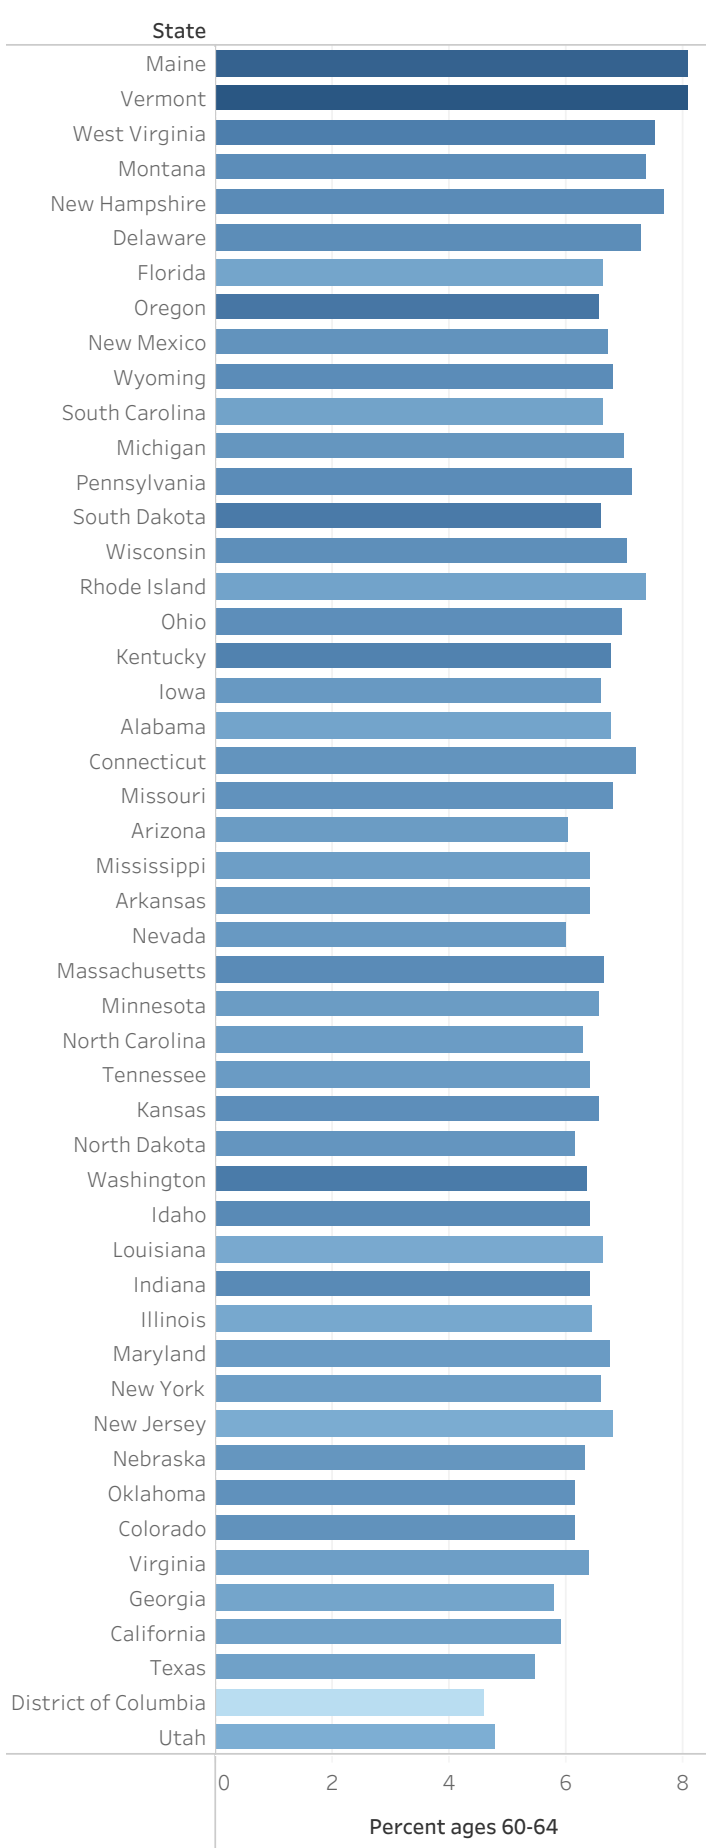

Pet Dominance Map

States Sorted by Age Bar chart

Percent Female total population

- 48.855
- 50.000
- 51.000
- 52.000
- 52.624

Percentage of Cat Own..

States Sorted by Age Bar chart

Percent Female total population

- 48.855
- 50.000
- 51.000
- 52.000
- 52.624

Percentage of Cat Own..

States Sorted by Age Bar chart

Percent Female total population

- 48.855
- 50.000
- 51.000
- 52.000
- 52.624

Percentage of Cat Own..

Male and Female Pet Preferences

State Gender Dominance1

Female

Percentage of households with pets

Pet Dominance

- Cat
- Dog

Male and Female Pet Preferences

State Gender Dominance1

Male