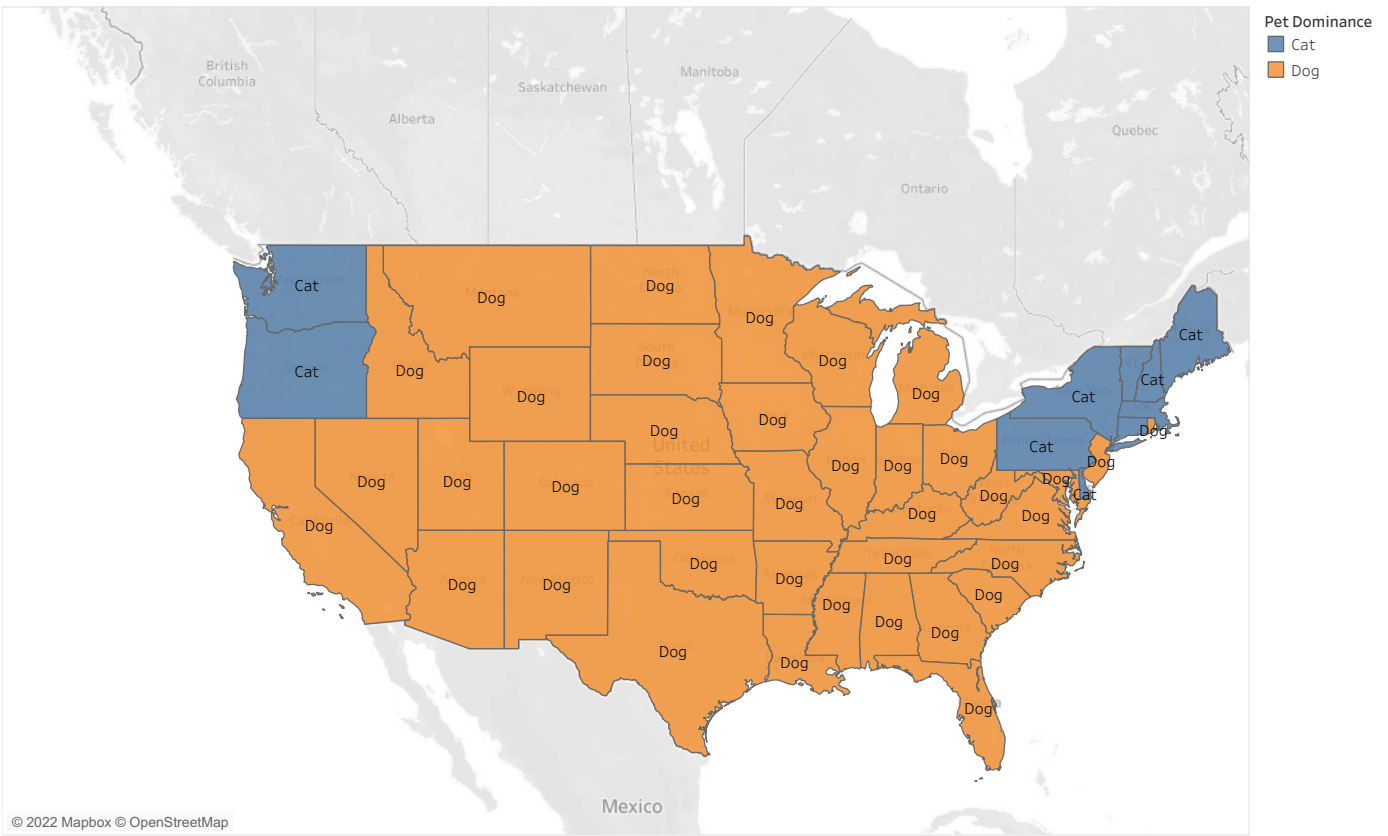

Pet Dominance Map

States Sorted by Age Bar chart

Percent Female total population

- 48.855
- 50.000
- 51.000
- 52.000
- 52.624

Percentage of Cat Own..

States Sorted by Age Bar chart

Percent Female total population

- 48.855
- 50.000
- 51.000
- 52.000
- 52.624

Percentage of Cat Own..

States Sorted by Age Bar chart

Percent Female total population

- 48.855
- 50.000
- 51.000
- 52.000
- 52.624

Percentage of Cat Own..

Male and Female Pet Preferences

State Gender Dominance1

Female

Percentage of households with pets

Pet Dominance

- Cat
- Dog

Male and Female Pet Preferences

State Gender Dominance1

Male