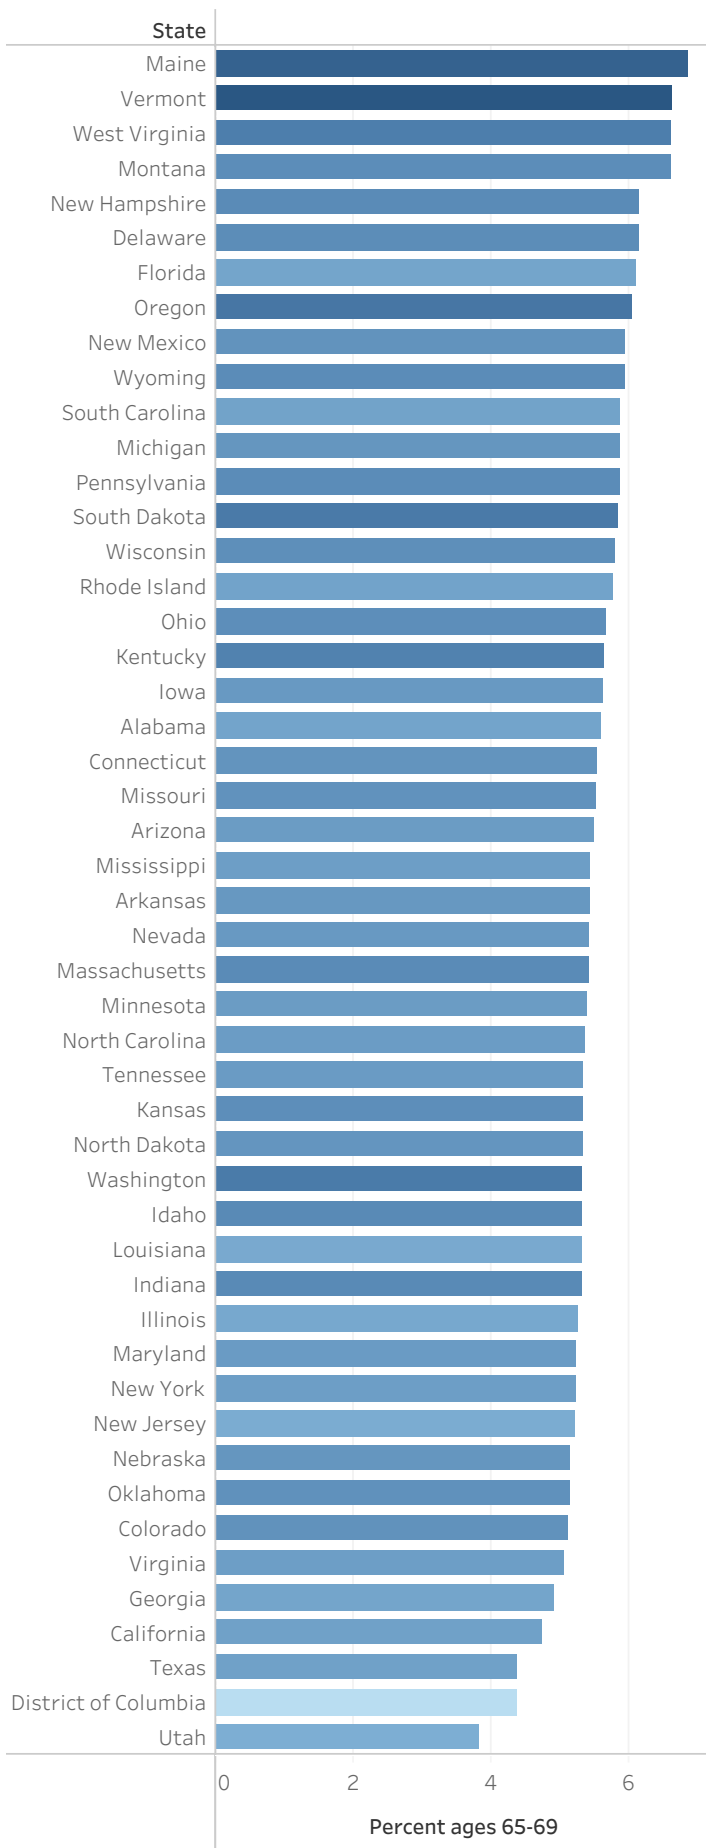

Pet Dominance Map

States Sorted by Age Bar chart

Percent Female total population

- 48.855
- 50.000
- 51.000
- 52.000
- 52.624

Percentage of Cat Own..

States Sorted by Age Bar chart

Percent Female total population

- 48.855
- 50.000
- 51.000
- 52.000
- 52.624

Percentage of Cat Own..

States Sorted by Age Bar chart

Percent Female total population

- 48.855
- 50.000
- 51.000
- 52.000
- 52.624

Percentage of Cat Own..

Male and Female Pet Preferences

State Gender Dominance1

Female

Percentage of households with pets

Pet Dominance

- Cat
- Dog

Male and Female Pet Preferences

State Gender Dominance1

Male